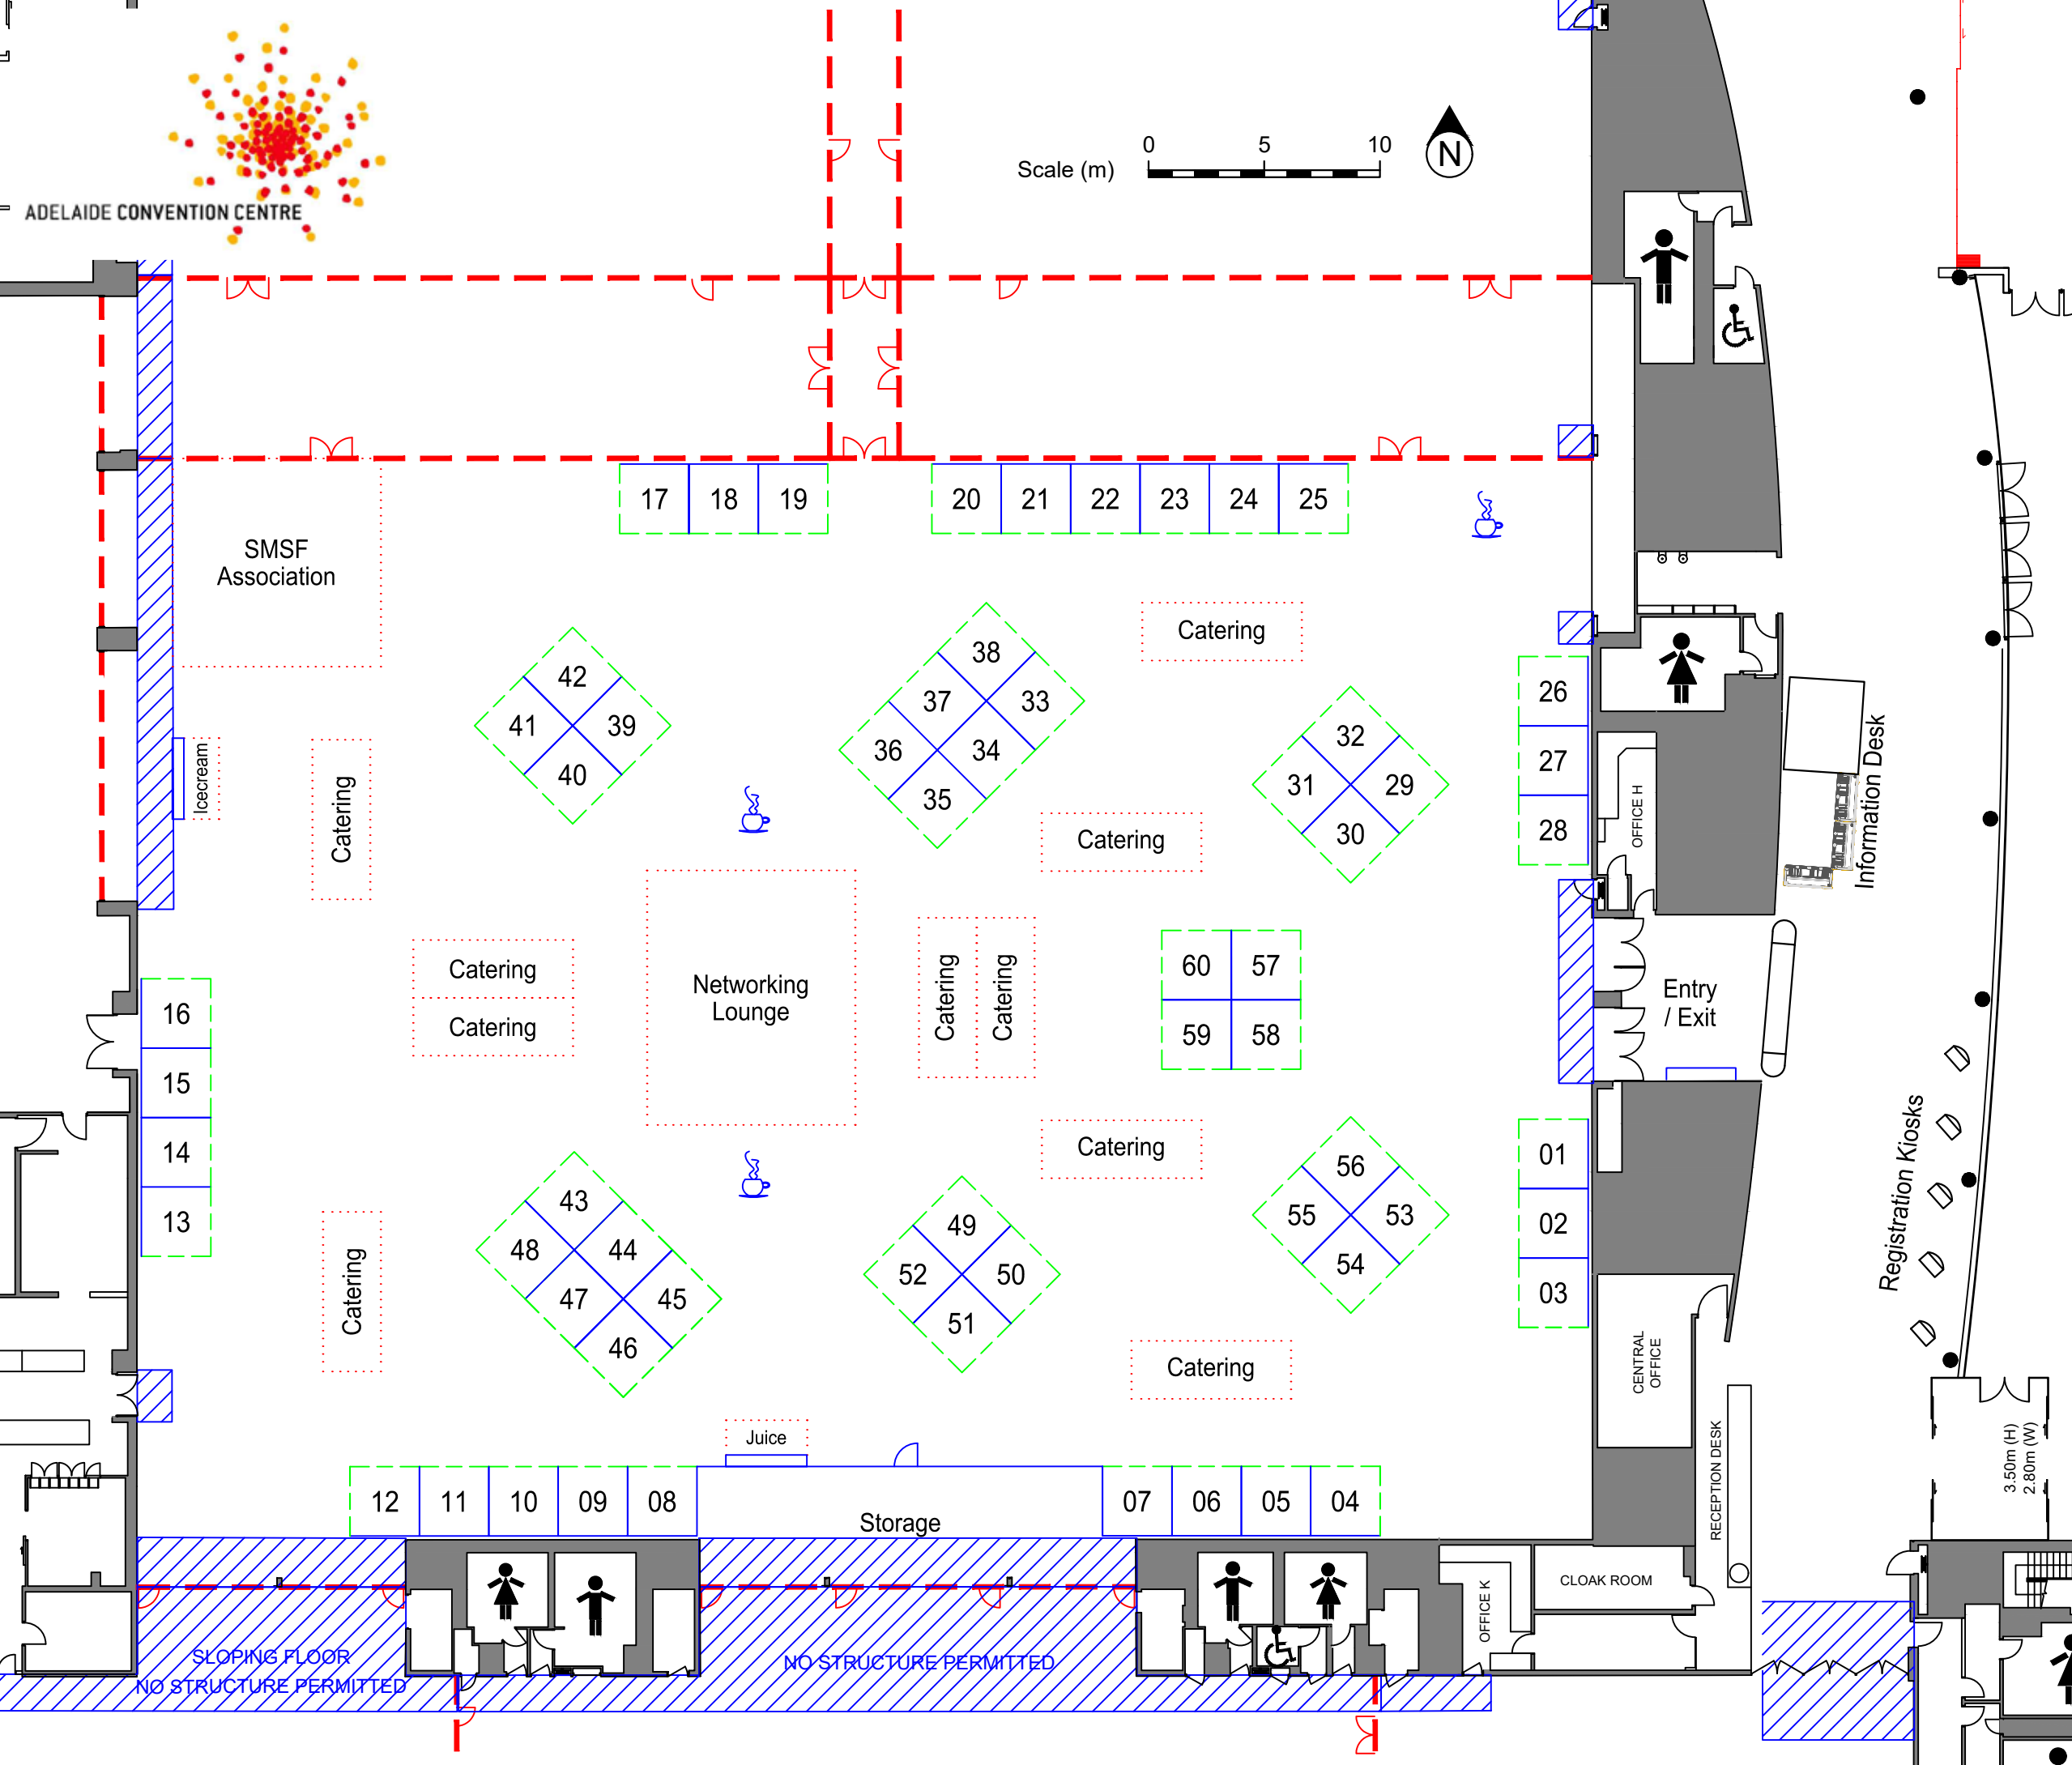

ADELAIDE CONVENTION CENTRE

Scale (m) 0 5 10

SMSF Association

17

18

19

20

21